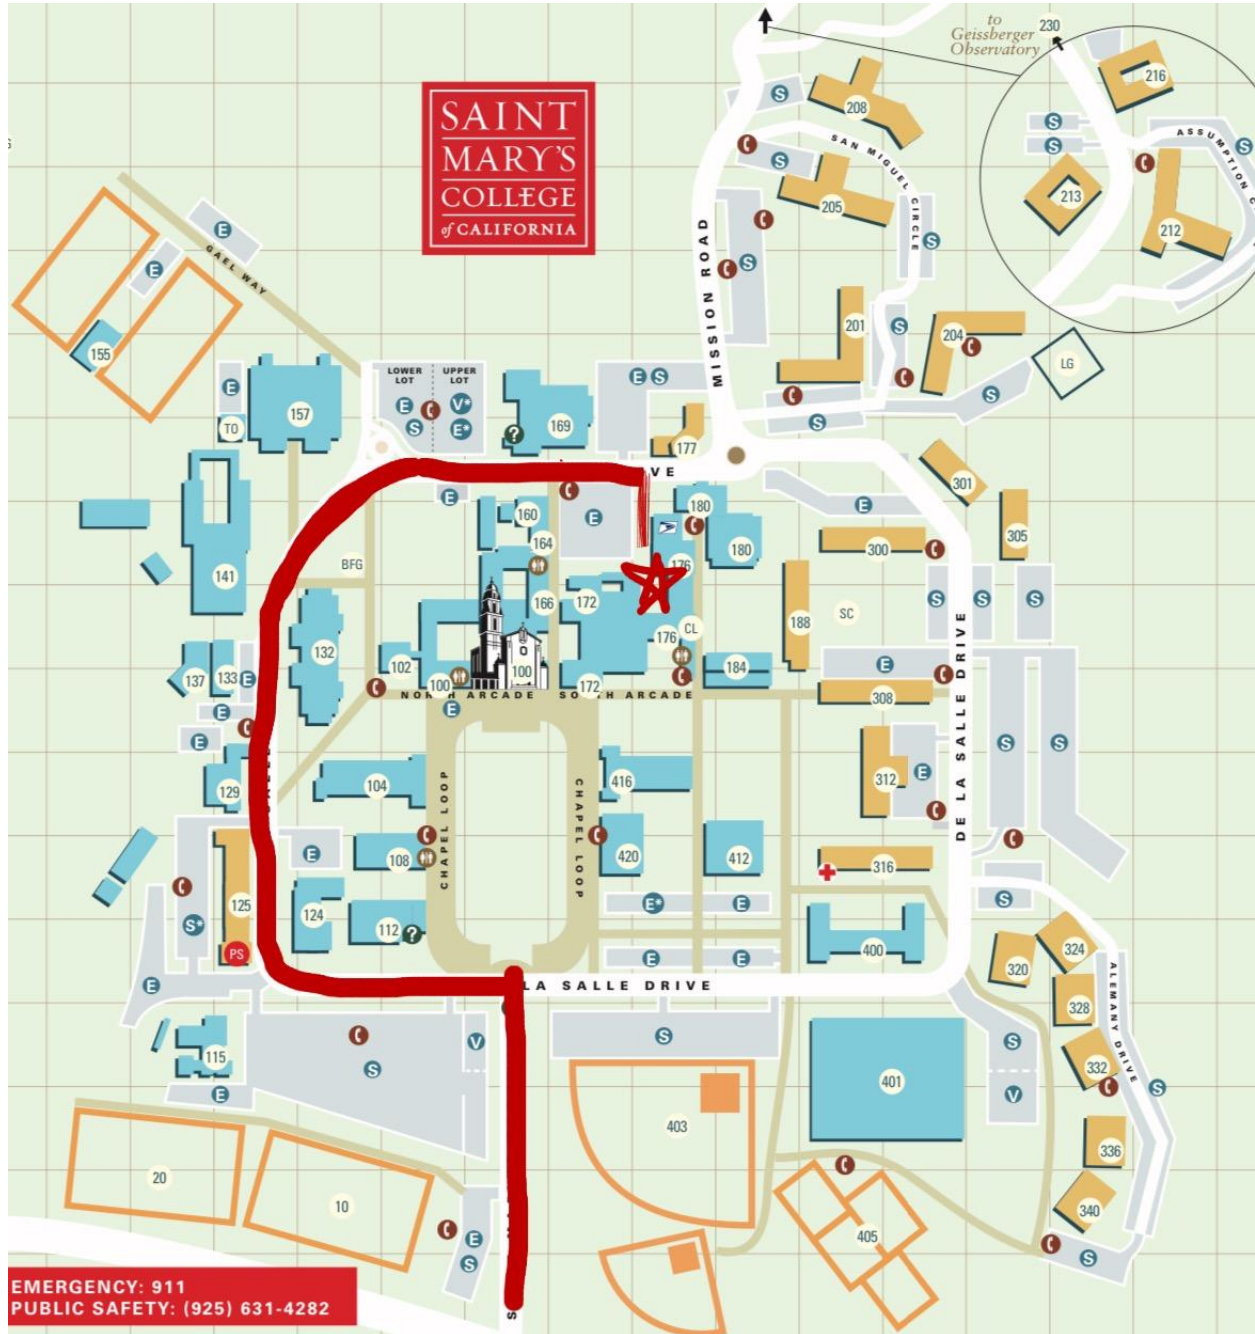

DRIVING DIRECTIONS TO THE INTERCULTURAL CENTER (IC)

At the front kiosk take a left onto the main road (De La Salle Drive). Follow this road around campus, veering right at the first stop sign, then continuing straight through the roundabout. On your right you'll see a gravel lot with mobile classrooms/buildings on it. Turn right into the driveway heading slightly downhill, past the small post office building on the left and down at the end of the driveway near the dumpsters one of our employees will be there to meet you and bring the food through our back door.