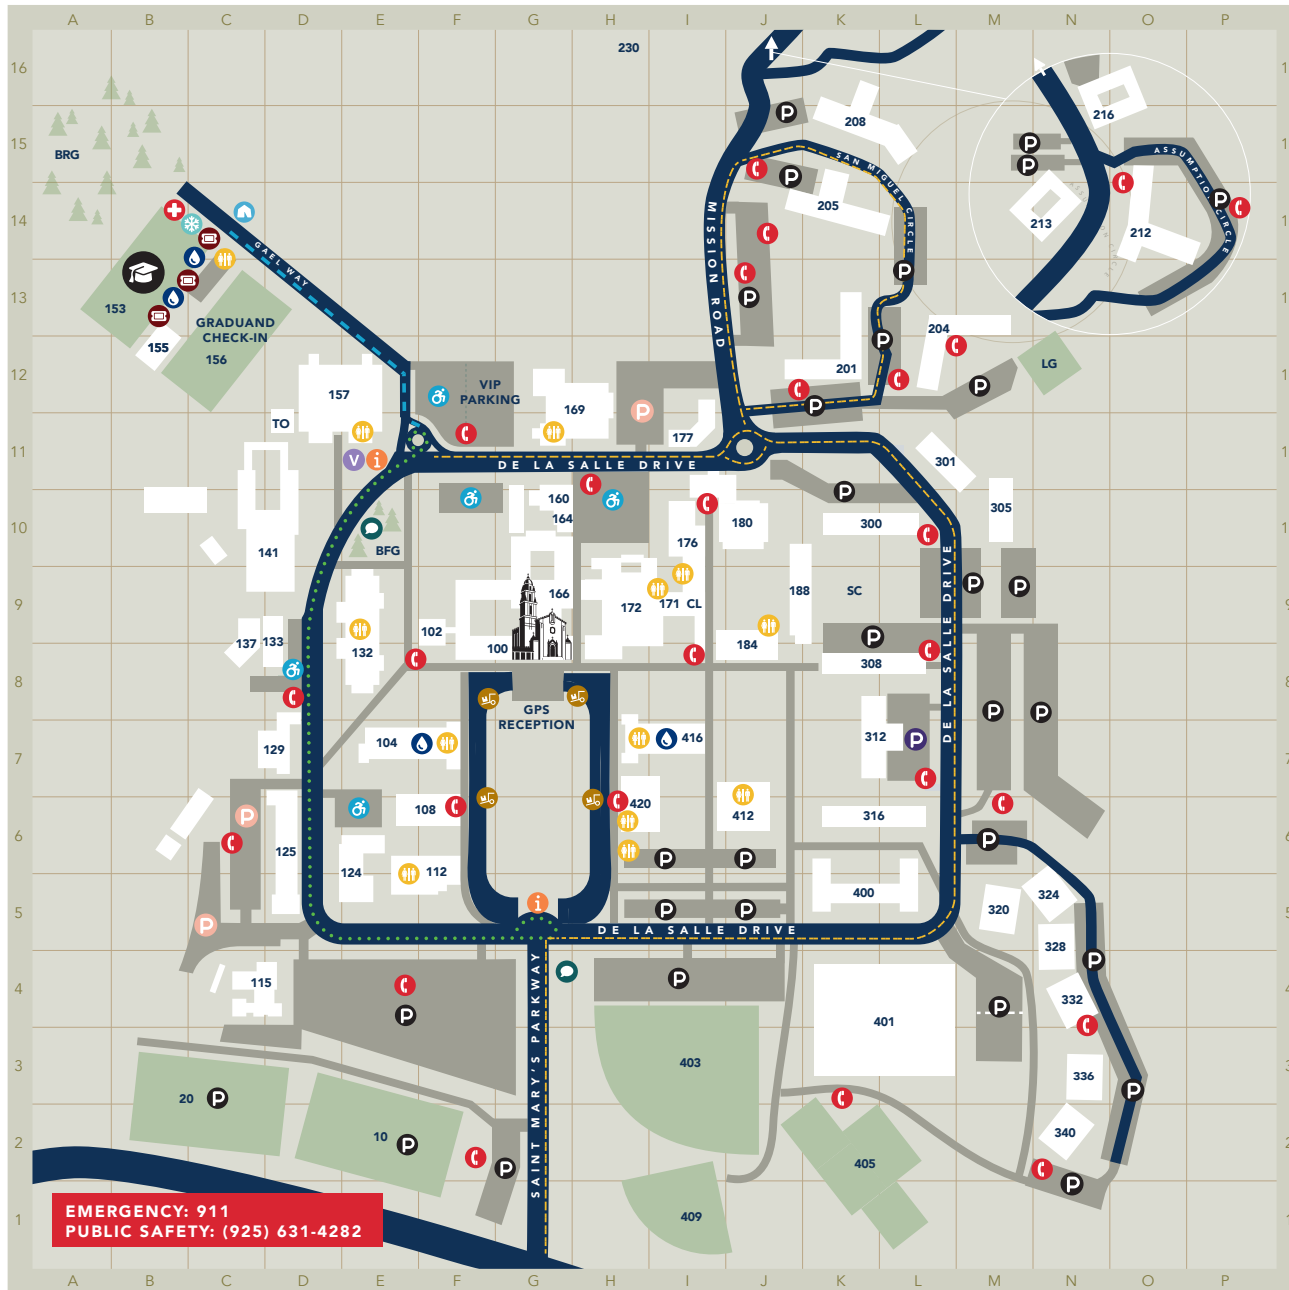

# Saint Mary's College of California 2024 Commencement Map

- ADA ACCOMODATIONS TENT
- ACCESSIBLE TRANSPORT
- COMMENCEMENT CEREMONY
- COOLING TENT
- EMERGENCY TELEPHONES
- FREE SPEECH ZONE
- HANDICAP PARKING
- INFORMATION
- CATERING DROP OFF
- MEDICAL TENT
- GUEST PARKING
- RESTROOMS
- SHUTTLE ROUTE
- STAFF & VOLUNTEER PARKING
- TICKETED ENTRY
- TRAFFIC ROUTE
- VENDOR ZONE
- VOLUNTEER & CATERING PARKING
- WATER STATION