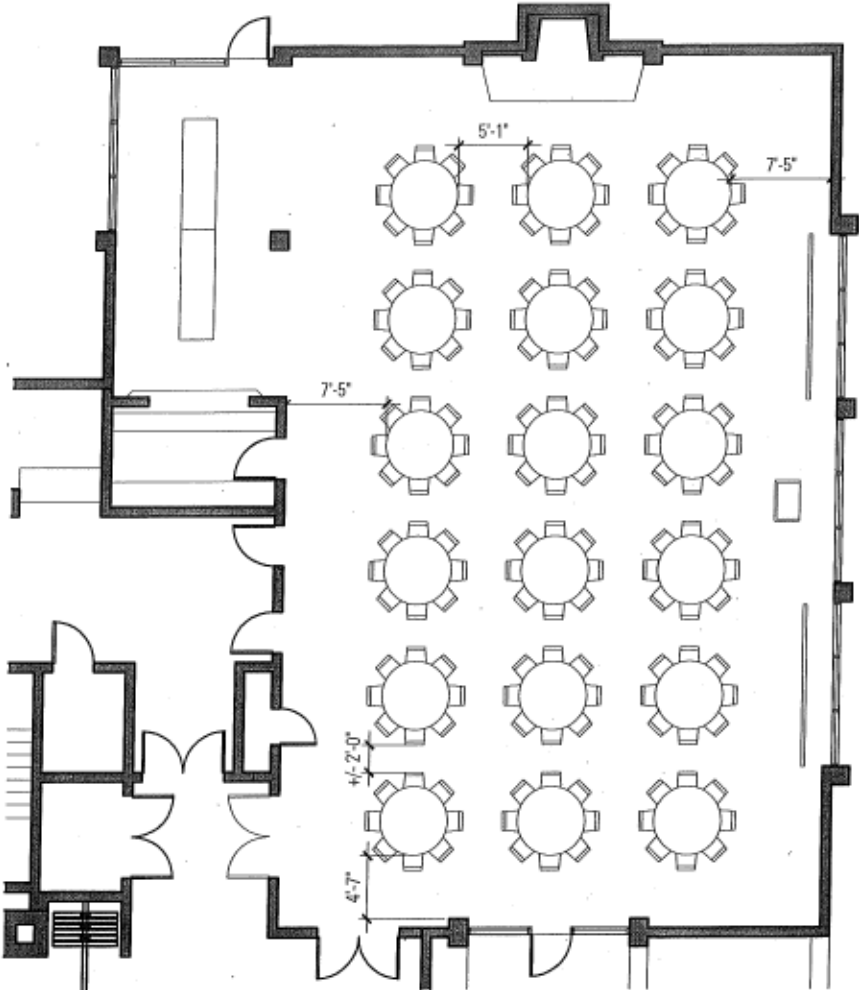

BANQUET STYLE "A"

18 TABLES OF 8
144 SEATS

SODA CENTER

SAINT MARY'S COLLEGE

CLAEYS LOUNGE