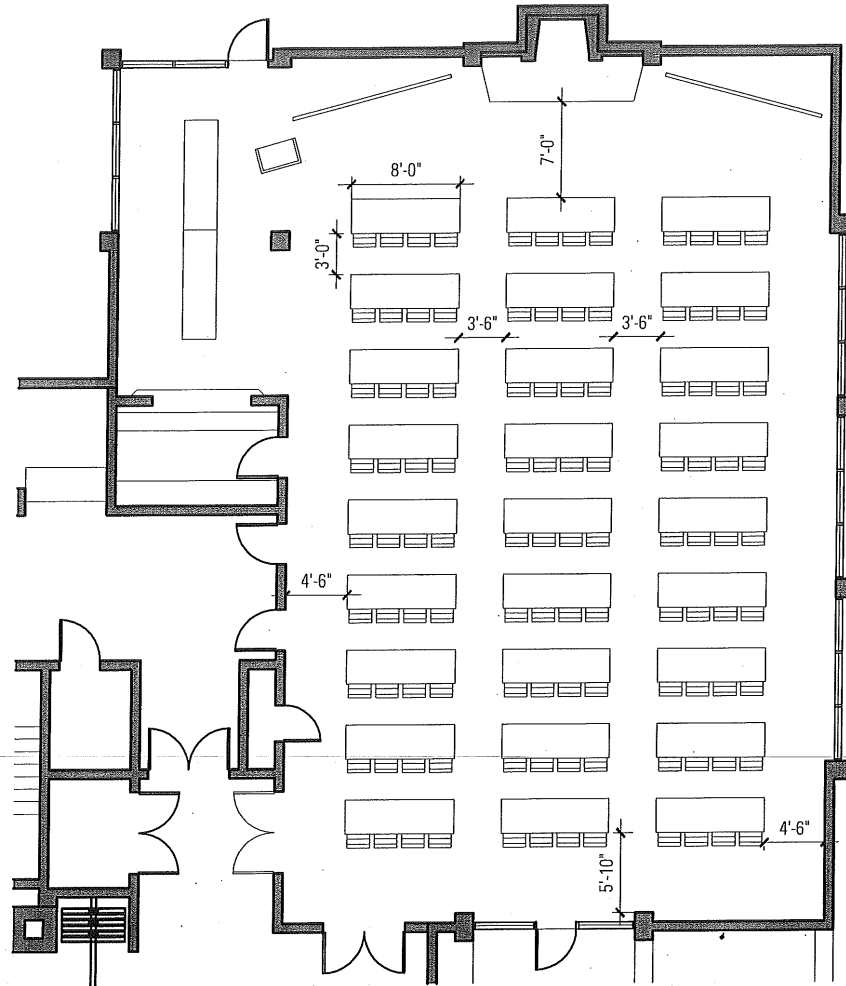

CLASSROOM STYLE

27 TABLES OF 4
108 SEATS

SODA CENTER

SAINT MARY'S COLLEGE

CLAEYS LOUNGE