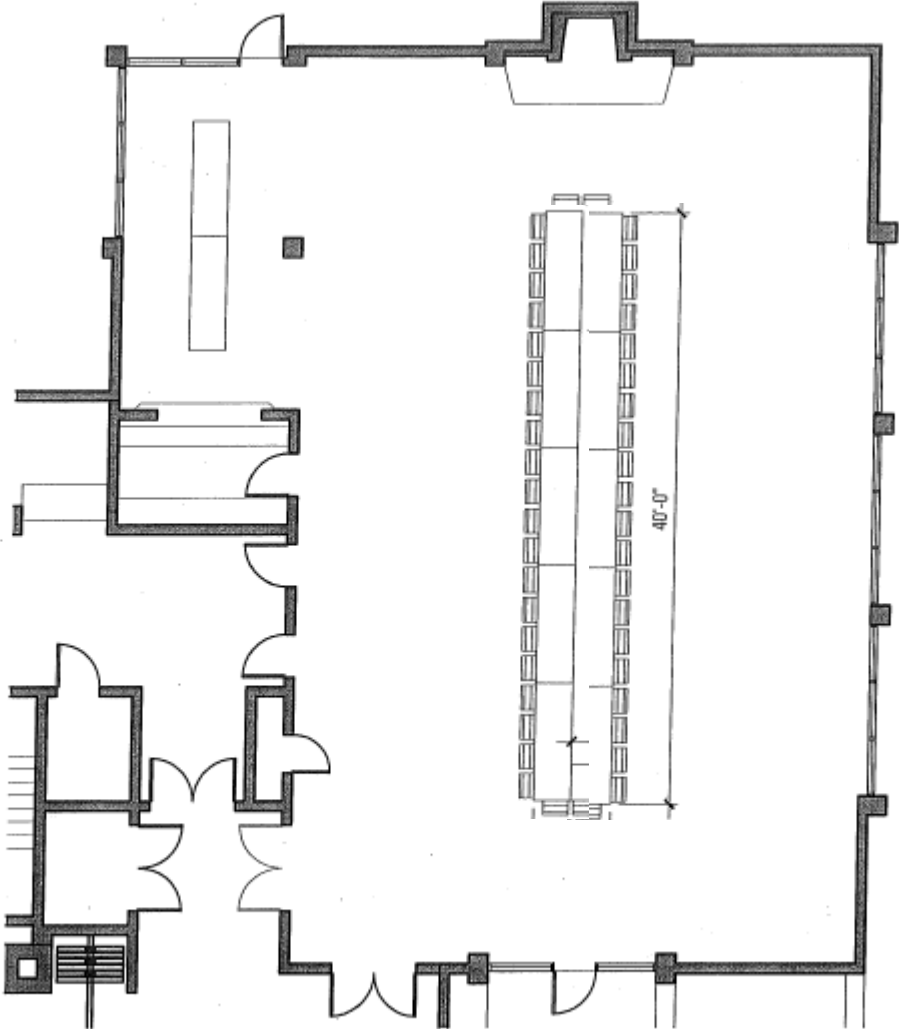

**CONFERENCE STYLE**

42 SEATS

SODA CENTER

SAINT MARY'S COLLEGE

CLAEYS LOUNGE