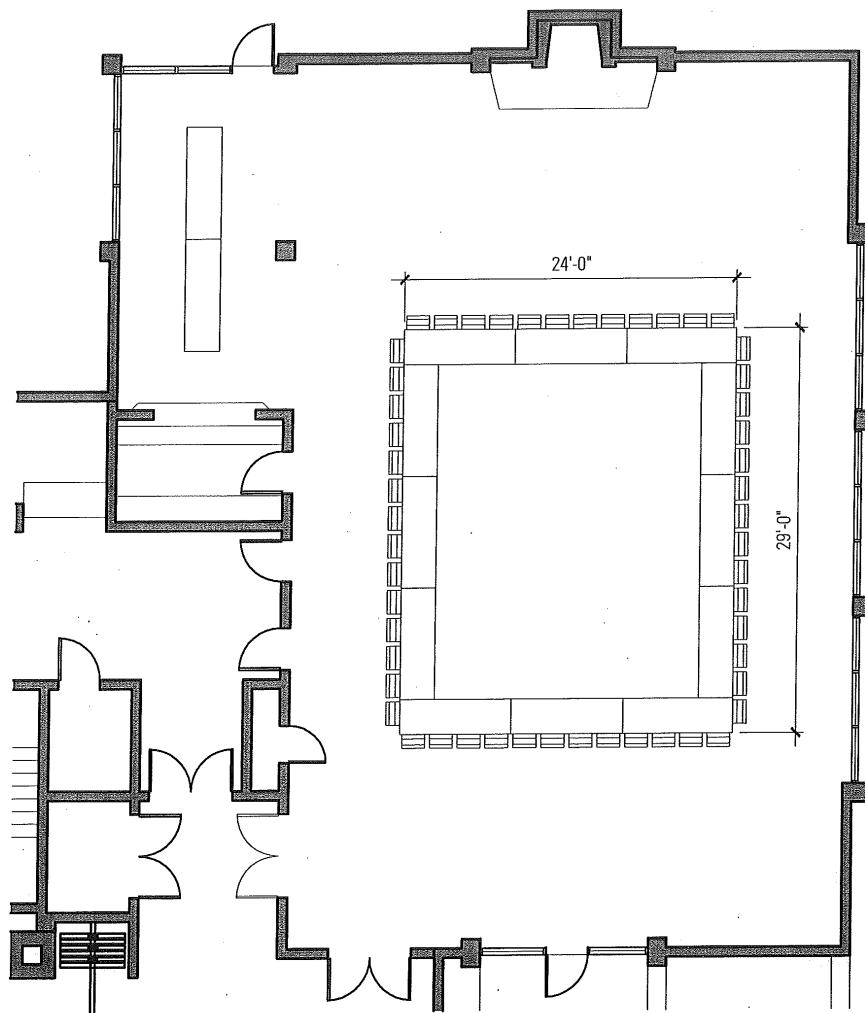

# HOLLOW SQUARE STYLE

52 SEATS

SODA CENTER

SAINT MARY'S COLLEGE

CLAEYS LOUNGE