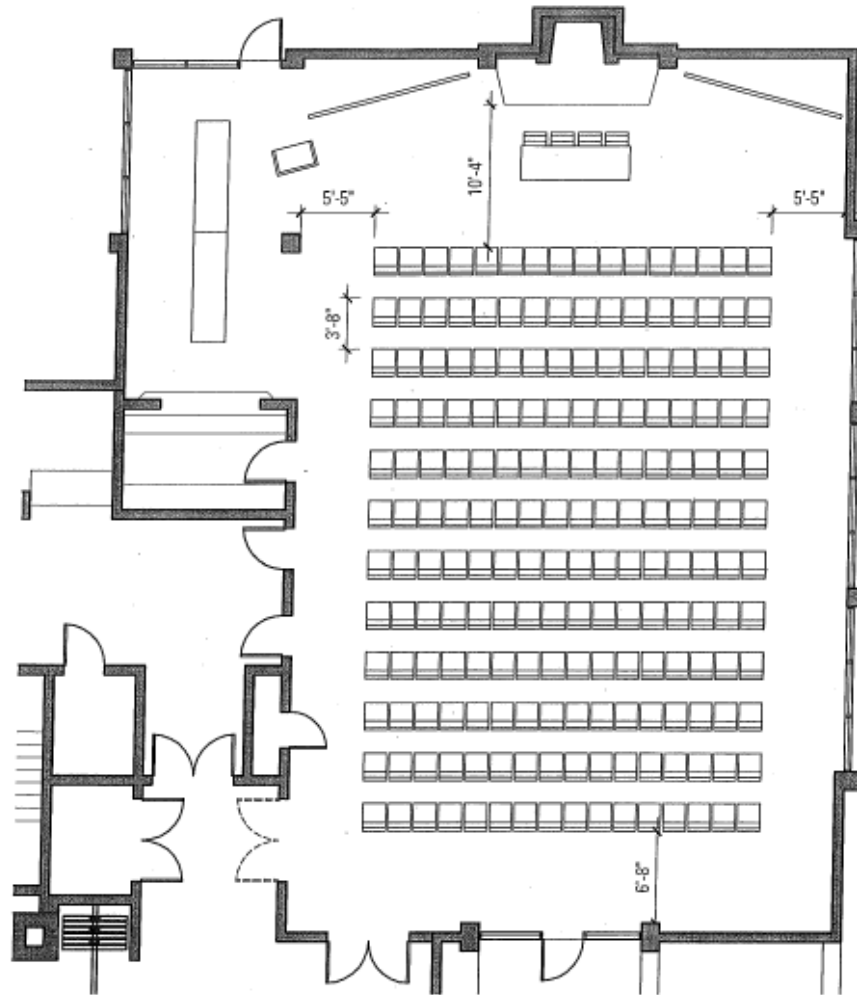

THEATER STYLE "A"

192 SEATS

SODA CENTER

SAINT MARY'S COLLEGE

CLAEYS LOUNGE