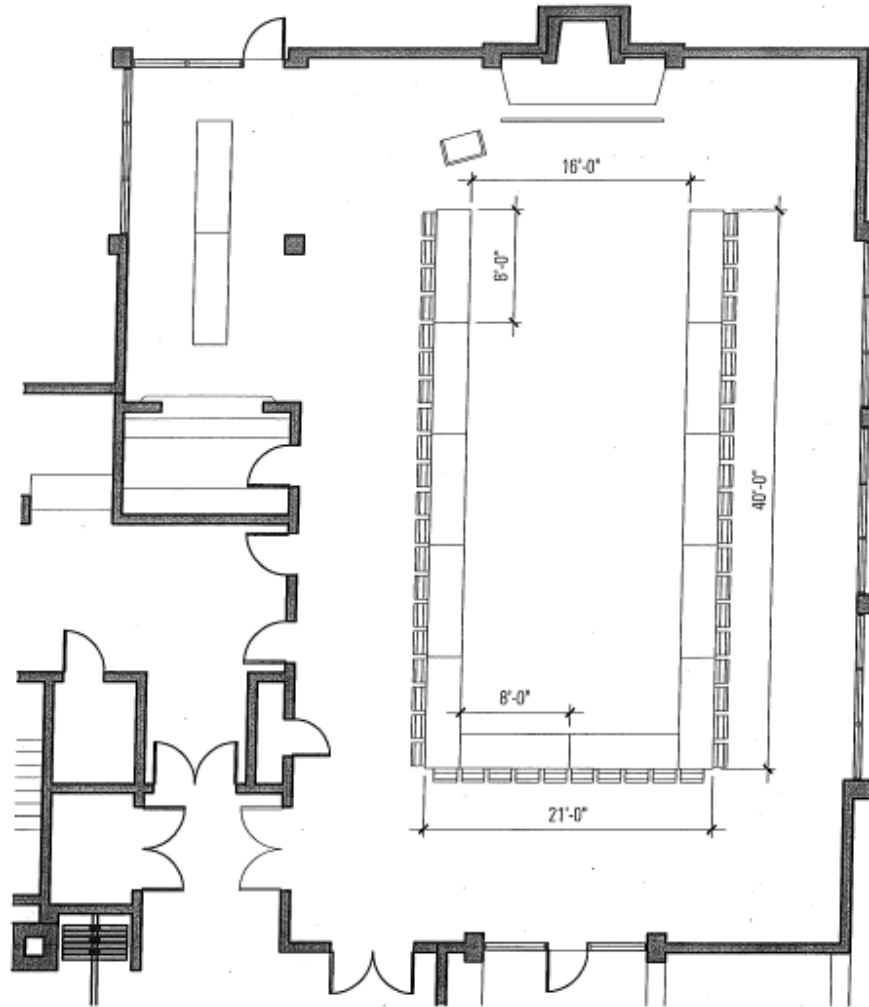

U-SHAPE STYLE "A"

50 SEATS

SODA CENTER

SAINT MARY'S COLLEGE

CLAEYS LOUNGE