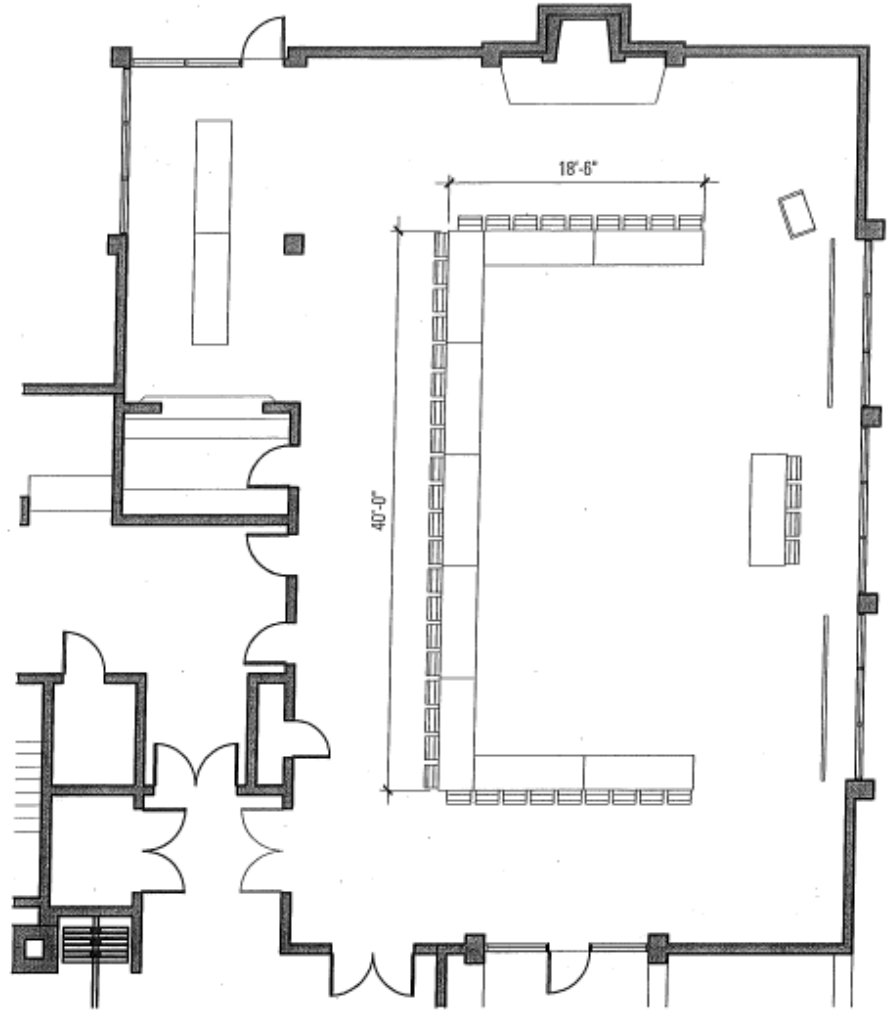

U-SHAPE STYLE "B"

38 SEATS

SODA CENTER

SAINT MARY'S COLLEGE

CLAEYS LOUNGE