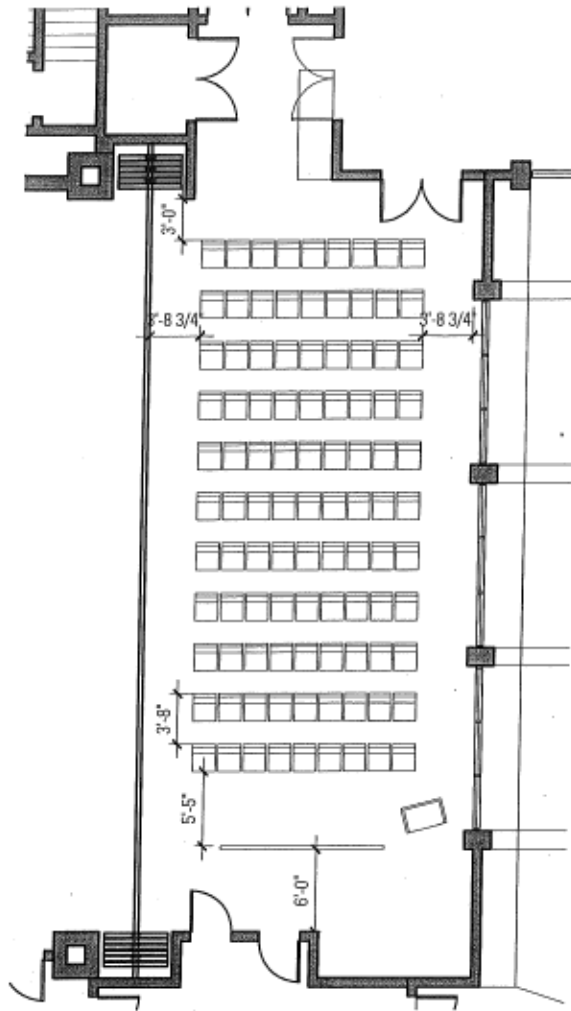

# THEATER STYLE "A"

96 SEATS

SODA CENTER

SAINT MARY'S COLLEGE

LAFAYETTE ROOM