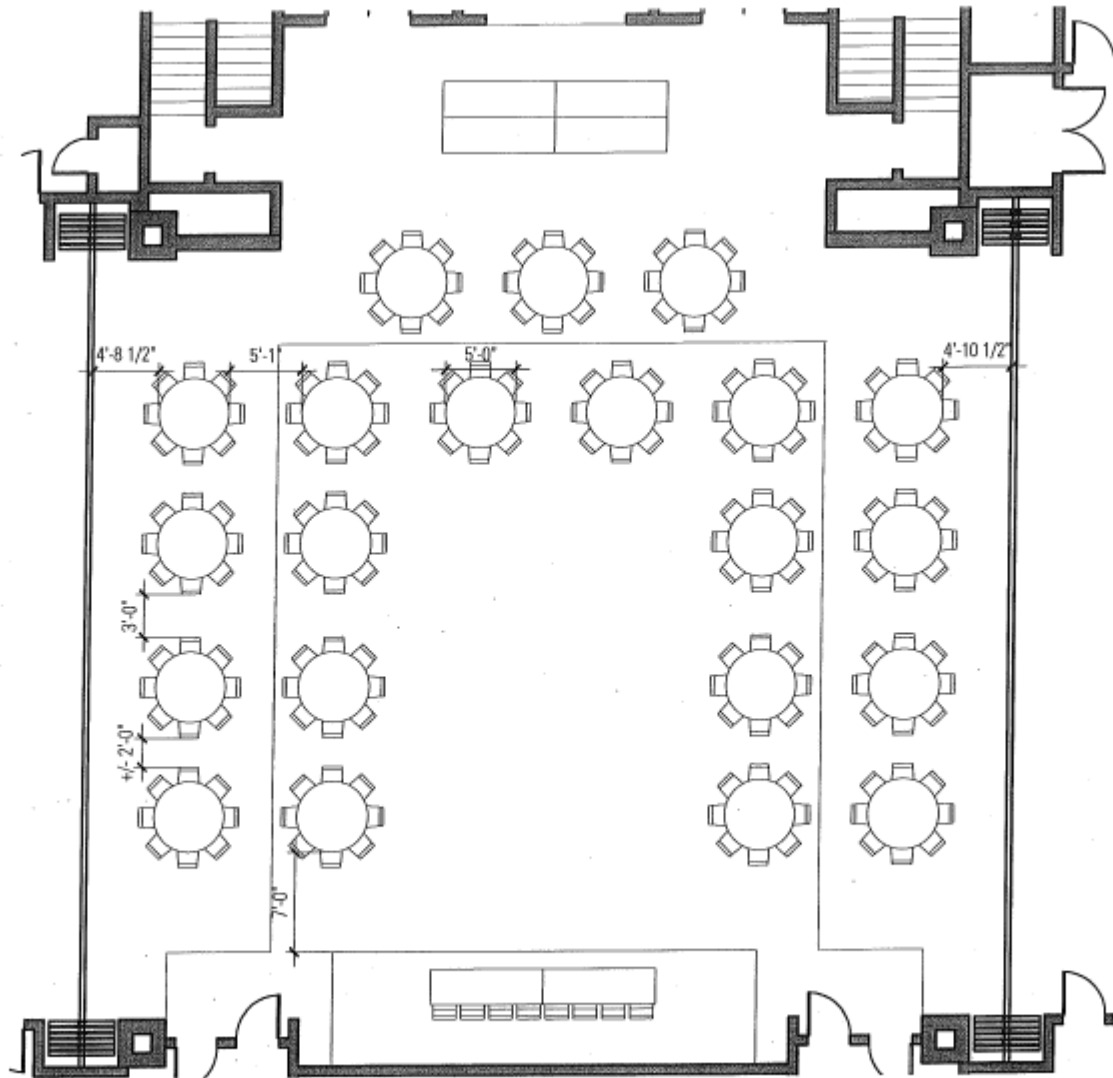

BANQUET STYLE "A" WITH DANCE FLOOR

21 TABLES OF 8
168 SEATS

SODA CENTER

SAINT MARY'S COLLEGE

MORAGA ROOM