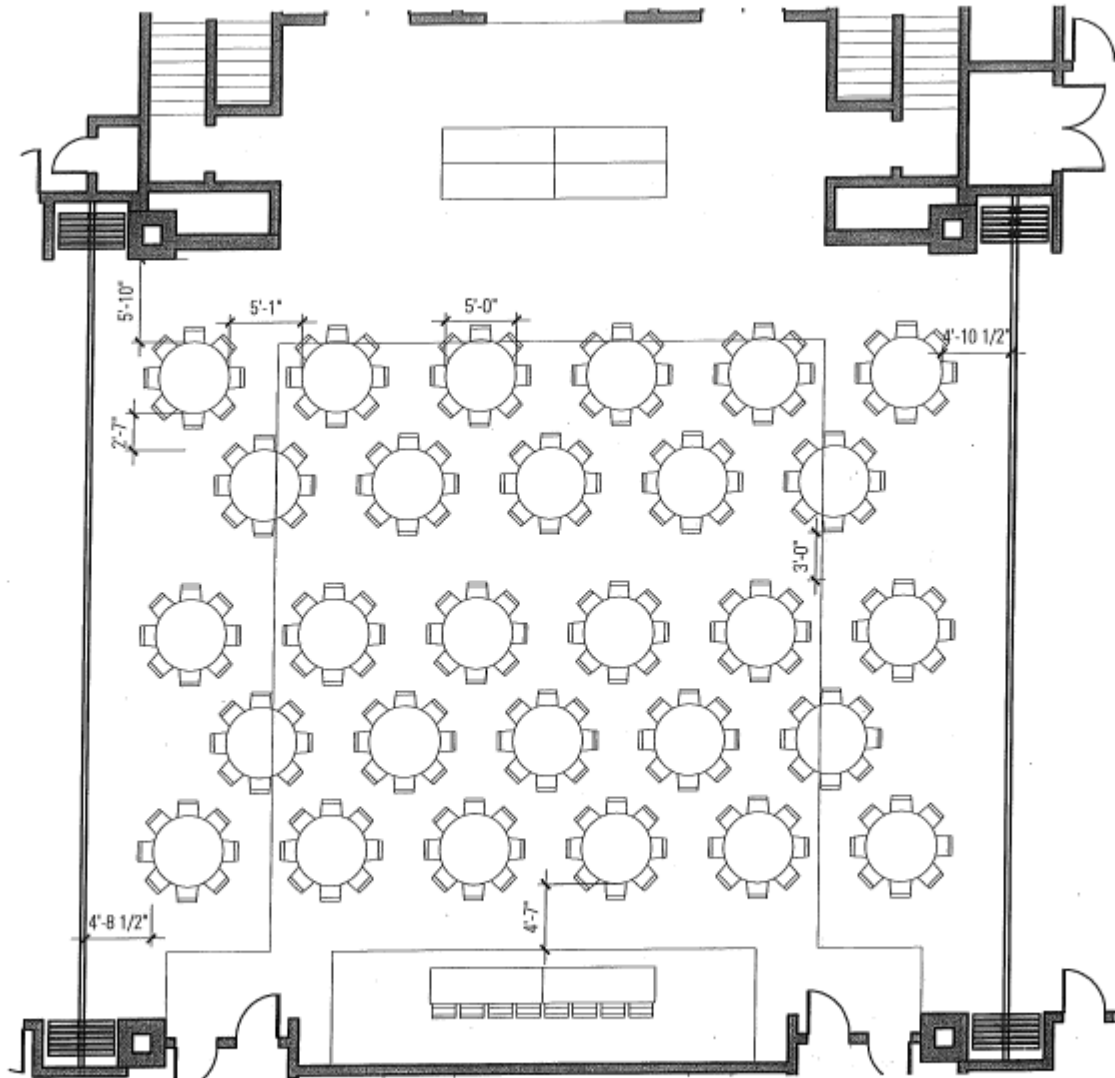

BANQUET STYLE "B"
NO DANCE FLOOR

28 TABLES OF 8
224 SEATS

SODA CENTER

SAINT MARY'S COLLEGE

MORAGA ROOM