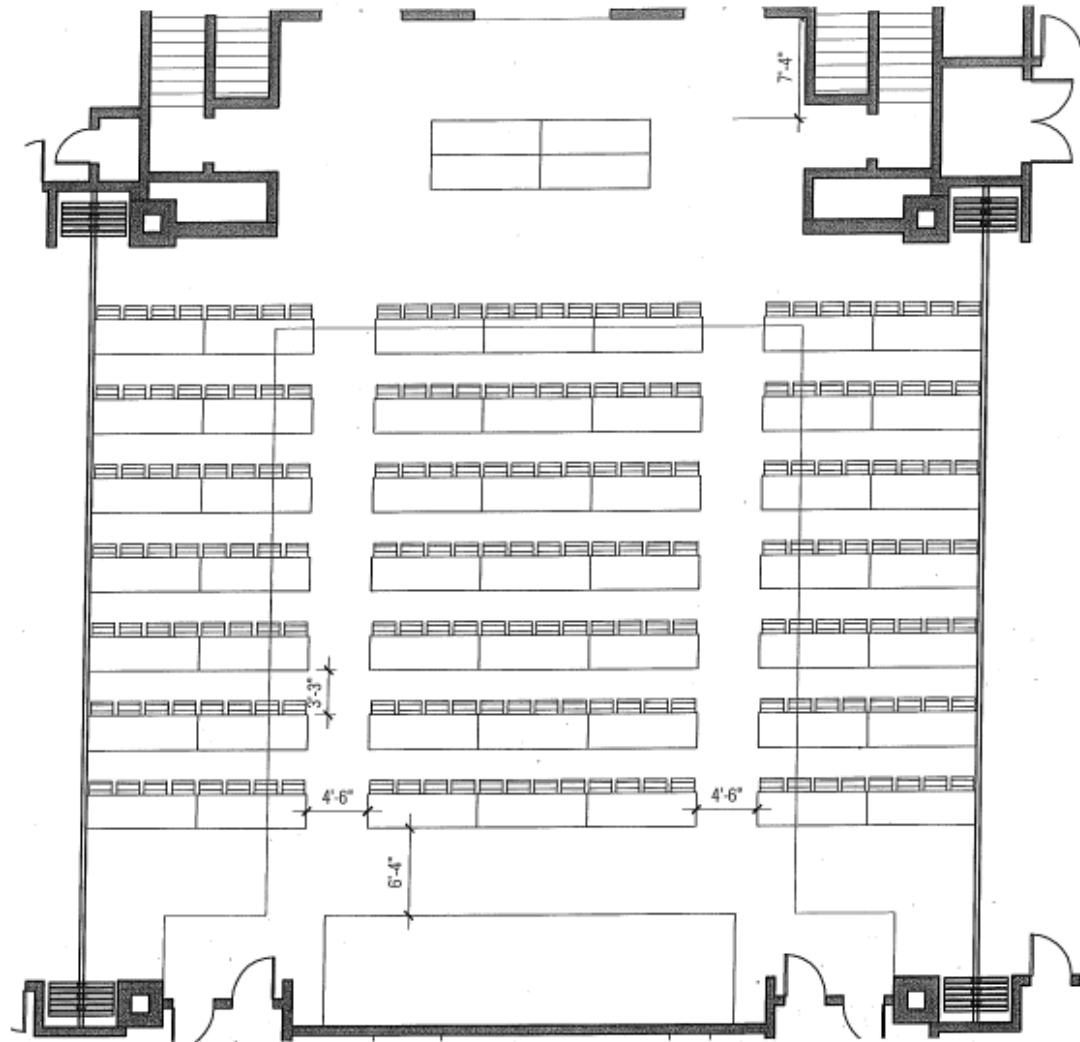

CLASSROOM STYLE

49 TABLES OF 4
196 SEATS

SODA CENTER

SAINT MARY'S COLLEGE

MORAGA ROOM