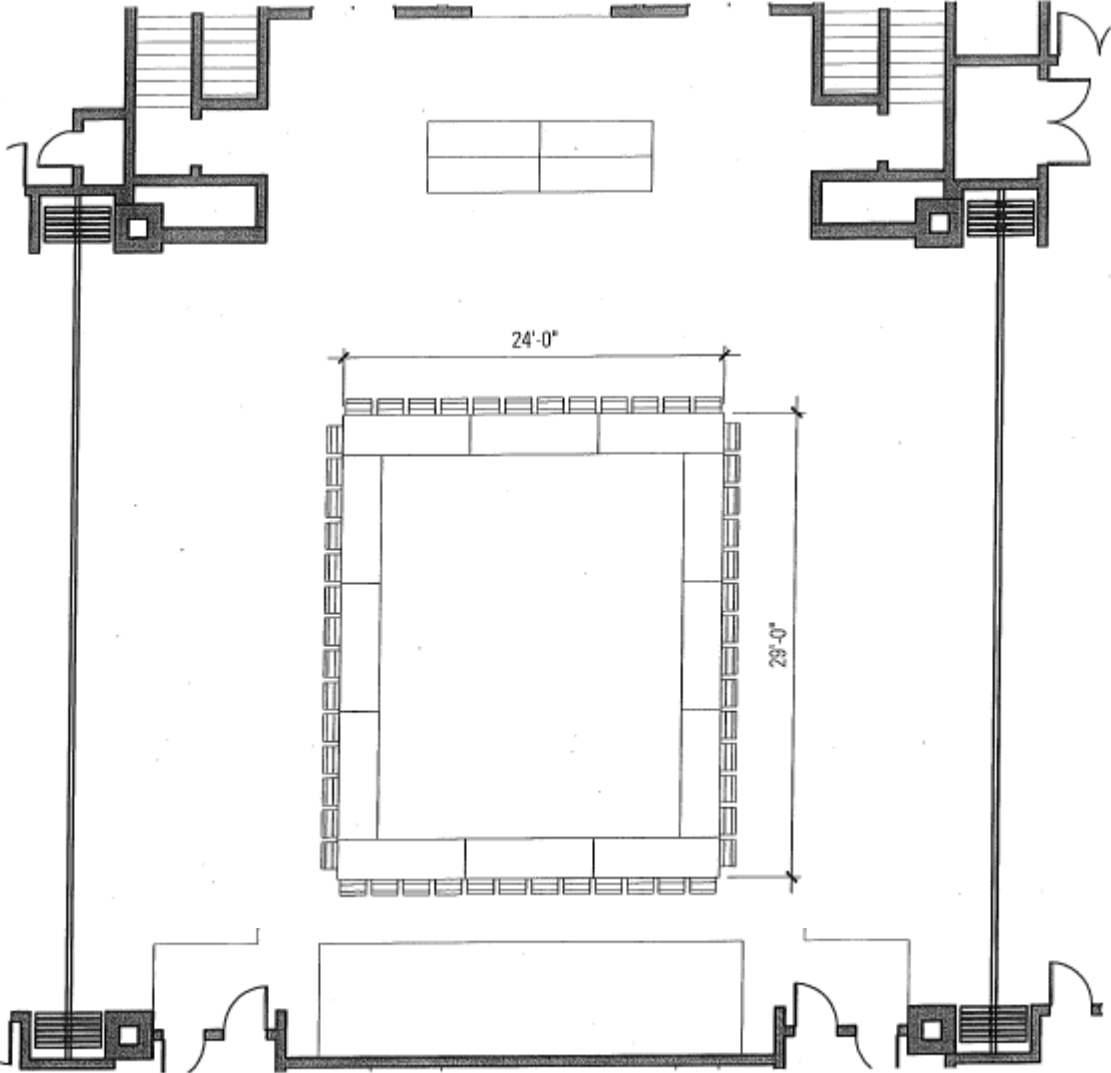

HOLLOW SQUARE STYLE

52SEATS

SODA CENTER

SAINT MARY'S COLLEGE

MORAGA ROOM