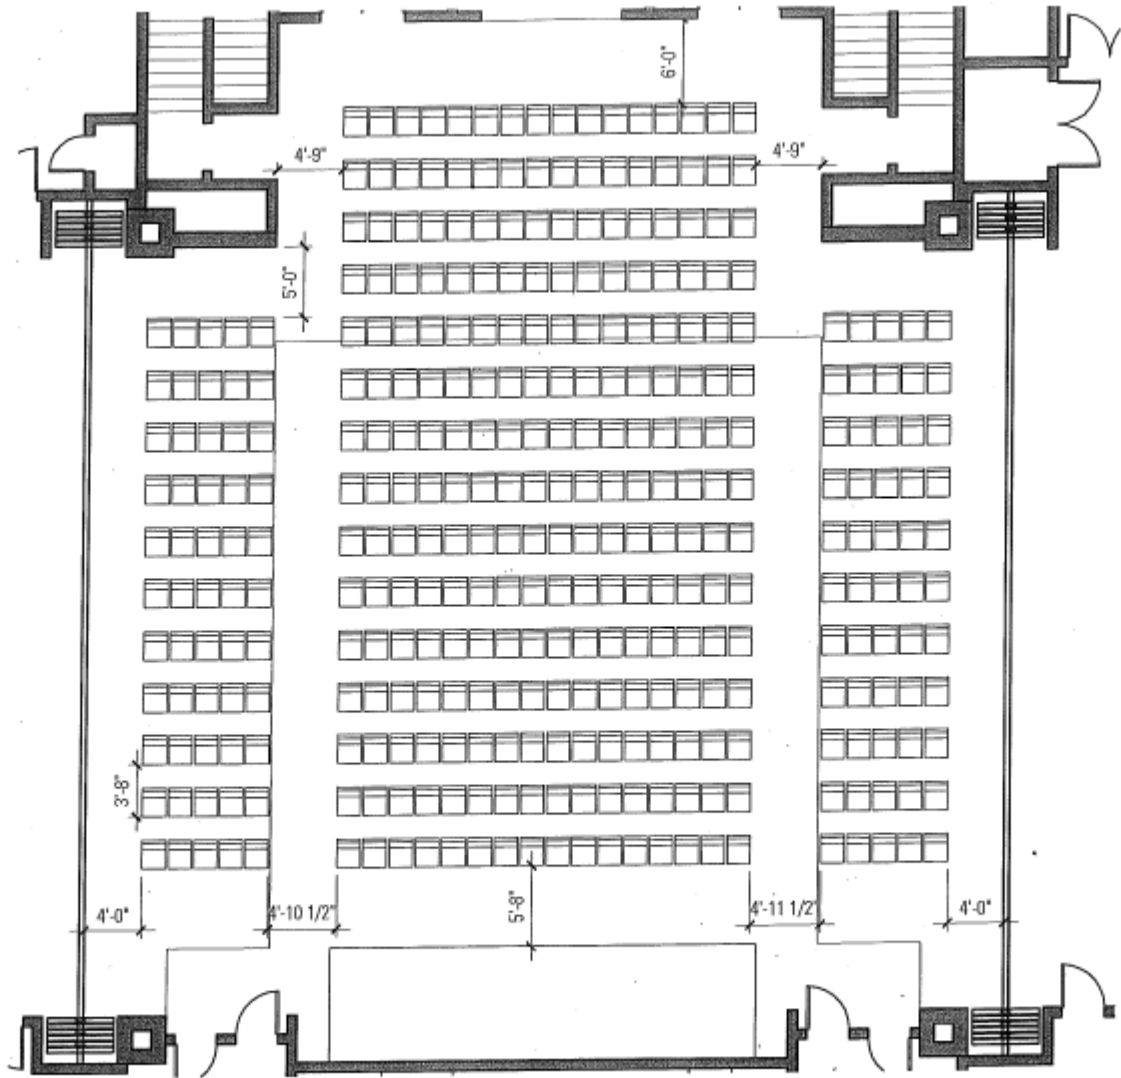

# THEATER STYLE "A"

350 SEATS

SODA CENTER

SAINT MARY'S COLLEGE

MORAGA ROOM