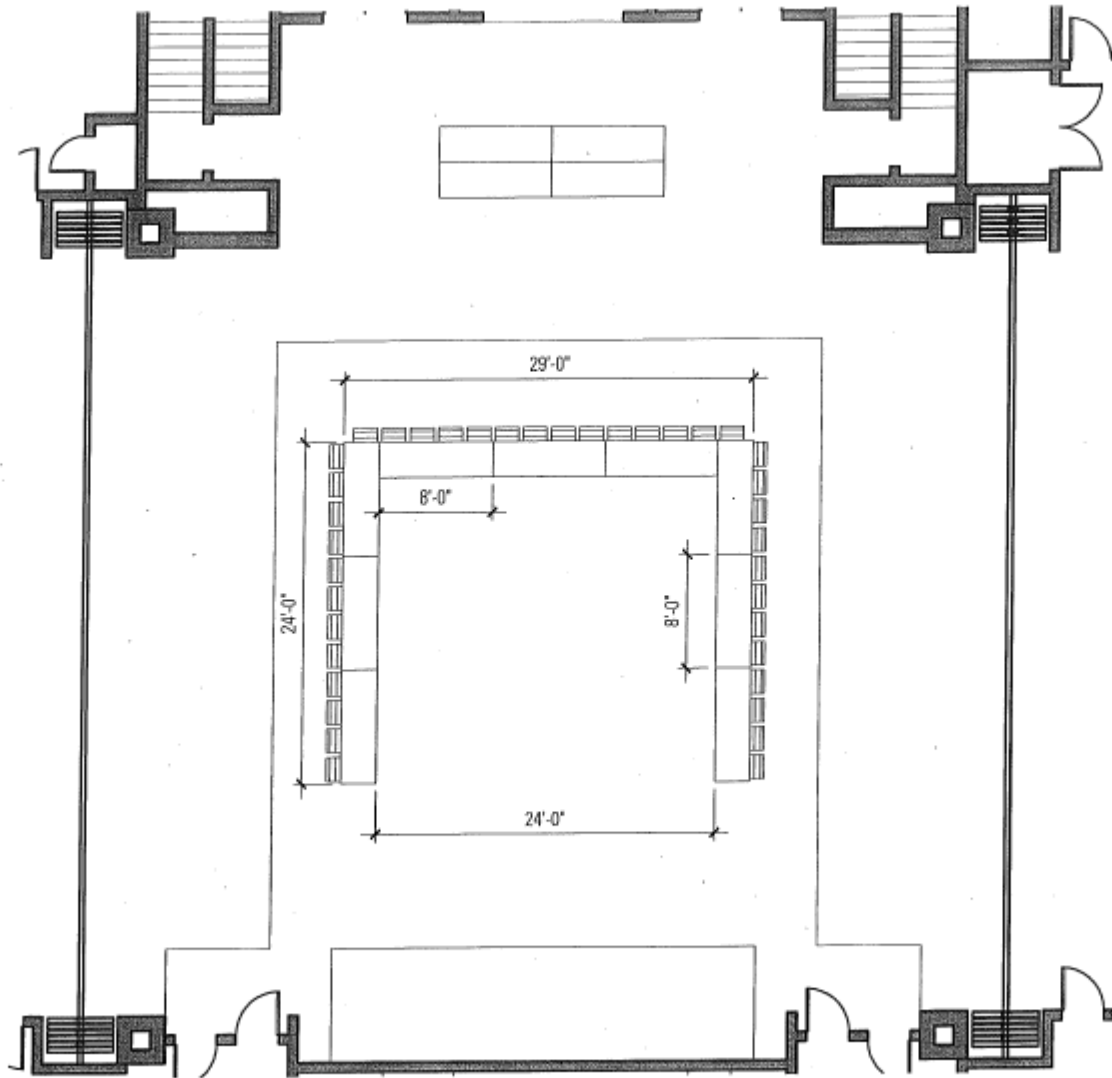

U-SHAPE STYLE

38 SEATS

SODA CENTER

SAINT MARY'S COLLEGE

MORAGA ROOM