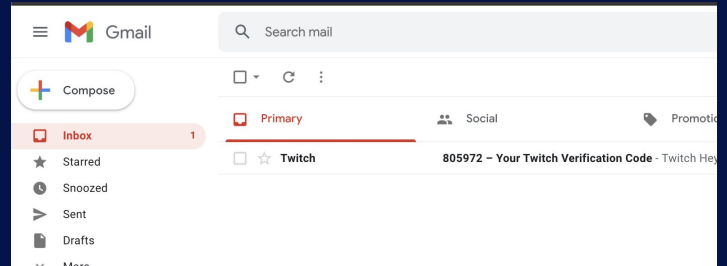

Watch our Men's Rugby Team Live with Twitch!

Your Inbox

Head on over to your email for the 6 digit code.