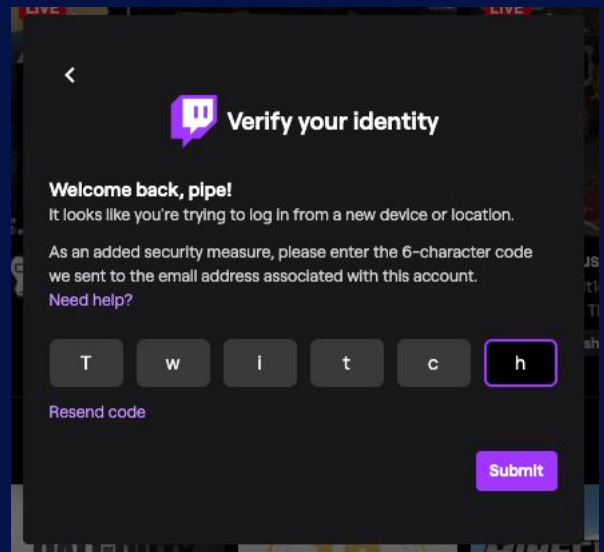

## Verify Email

Once you click Sign Up, you will be asked to submit a 6 digit code that is sent to your email address.

Verify Your Email Address

Enter your verification code

We sent a 6-digit code to **biffmcfly1928@gmail.com**. Confirm it belongs to you to keep your account secure.

## Your Inbox

Head on over to your email for the 6 digit code.

After opening your email, you have 2 options:

### Option 1:

Type in the 6 digit code on Twitch