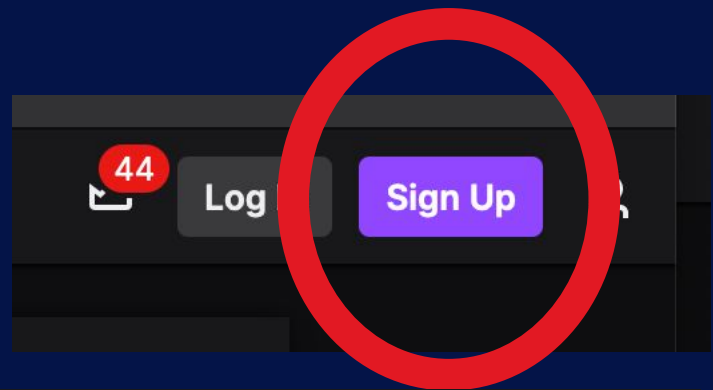

# Watch our Men's Rugby Team Live with Twitch!

---

To create a Twitch account, click [here](#)

## Sign Up

After clicking the link, look in the top right corner of your screen and click Sign Up