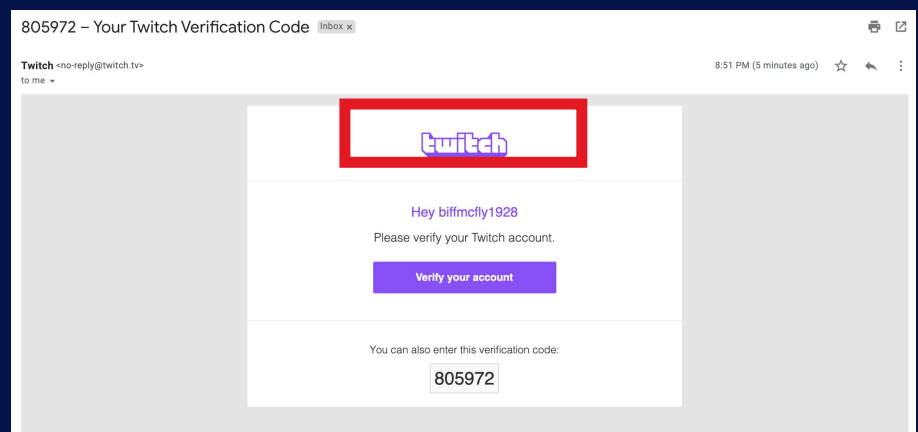

Option 2:

Click Verify your account
*if you choose this option you will have to relog-in with your credentials