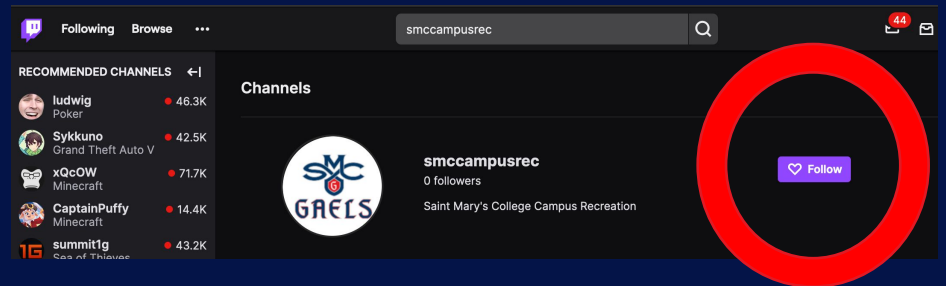

# Watch our Men's Rugby Team Live with Twitch!

**Congrats!**   
Your account is created!

Choosing interests are optional. To skip, click the X in the right hand corner

## Find Your Gaels

In the Twitch search bar, type in **smccampusrec** and hit enter

Don't forget to hit follow! 

When you hit follow, you will be notified every time we go Live!